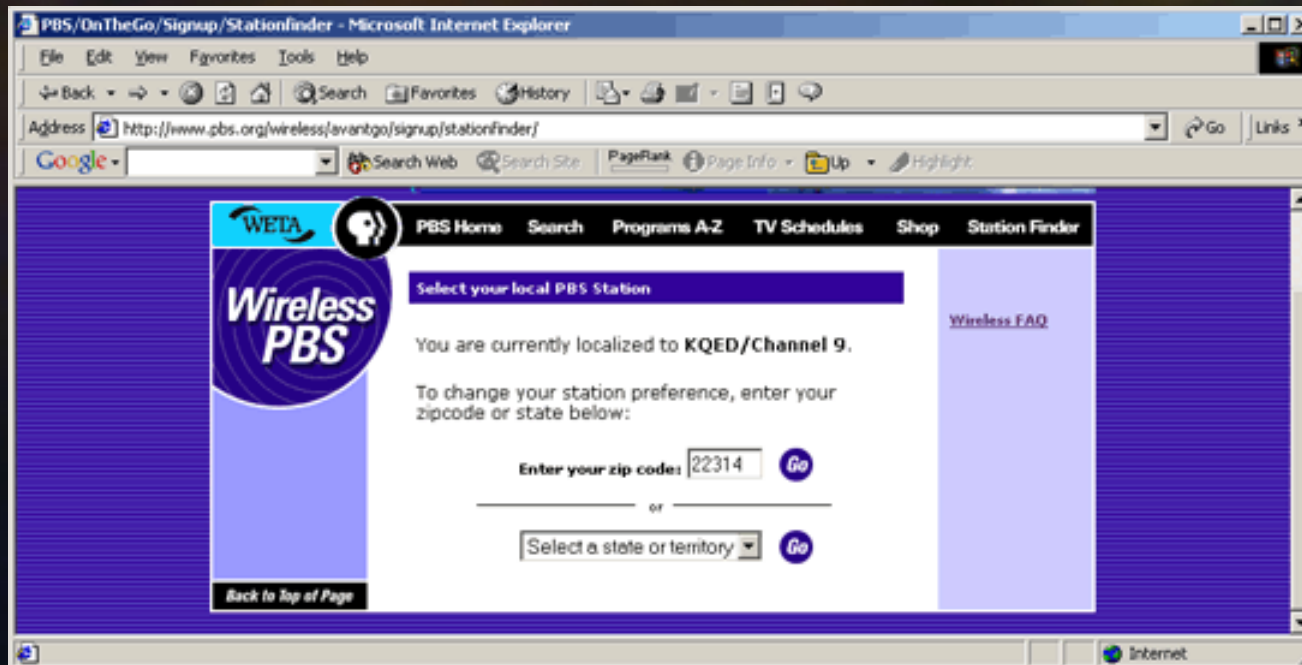

Wireless PBS AvantGo channel

- Sign-up Process
- Content
- Back End

Sign-up Process

- Orientation
- Select Content
- Choose Favorite Local Member Station
- Create AvantGo Account or Confirm changes to existing AvantGo account
- Return to PBS.org

Sign-up: Orientation

Sign-up: Select Content

Sign-up: What Area of the Country?

PBS 2001 Technology Conference

Sign-up: Choose Station

PBS - On The Go: Stationfinder - Microsoft Internet Explorer

Address <http://www.pbs.org/wireless/avantgo/signup/stationfinder/stationlist.html?address=%2Fwireless%2Favantgo%2Fsignup%2F>