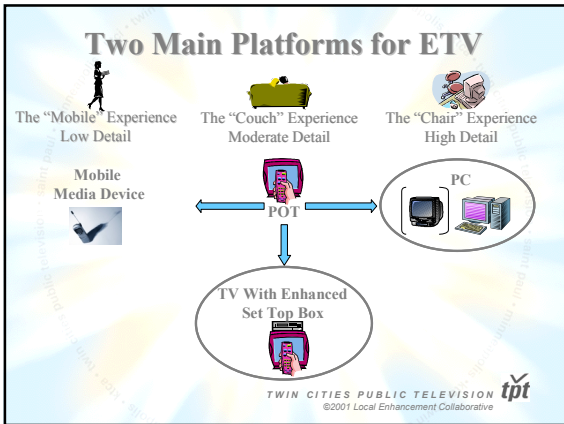

Two Screen Enhancements

Regular TV and PC with Internet
Doable Today!

Lots of Type

- Up to 60 rows plus scrolling

Cannot overlay enhancements on video
Requires both boxes to be adjacent

TWIN CITIES PUBLIC TELEVISION ©2001 Local Enhancement Collaborative

---