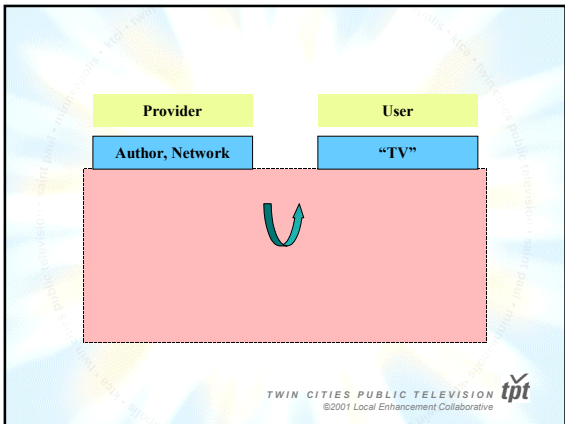

The ETV System

TWIN CITIES PUBLIC TELEVISION
©2001 Local Enhancement Collaborative

Types of ETV

New Control, Convenience, Choice - “Appetizers”

- EPG/IPG (DBS, Cable, DTV)
- PVR (Tivo, *Replay*, Cable ...)
- VOD (Cable, Broadband ...)
- Video ala MP3 (VivX, Video Napster)

New “Web” Content *on* the TV - “TV Dinners”

- TV HTML (Cable & DBS Walled Garden)

New “Web” Content *with* TV Shows

- PC Synchronous (ABC) - “PC Dinners”
- TV Synchronous (Cable) - “TV Dinners”

TWIN CITIES PUBLIC TELEVISION
©2001 Local Enhancement Collaborative