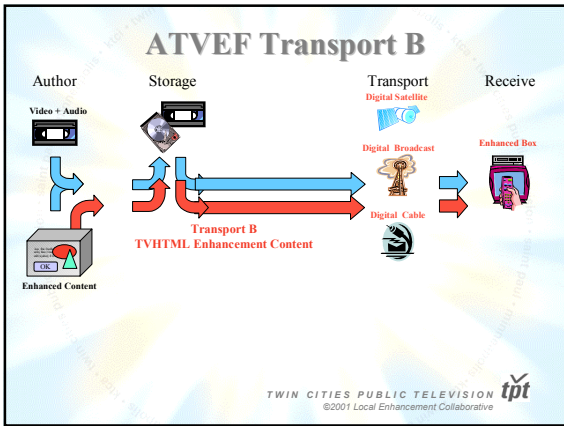

Transport B: Boon

Speed

- As fast as a DTV channel - 100X?
- Infinite speed, with cache pre-load

Scalability

- Infinite users

Reach

- No Internet needed (transaction-less content)

A Role for DTV!

- No one does it like a digital broadcaster!

TWIN CITIES PUBLIC TELEVISION **tpt**
©2001 Local Enhancement Collaborative